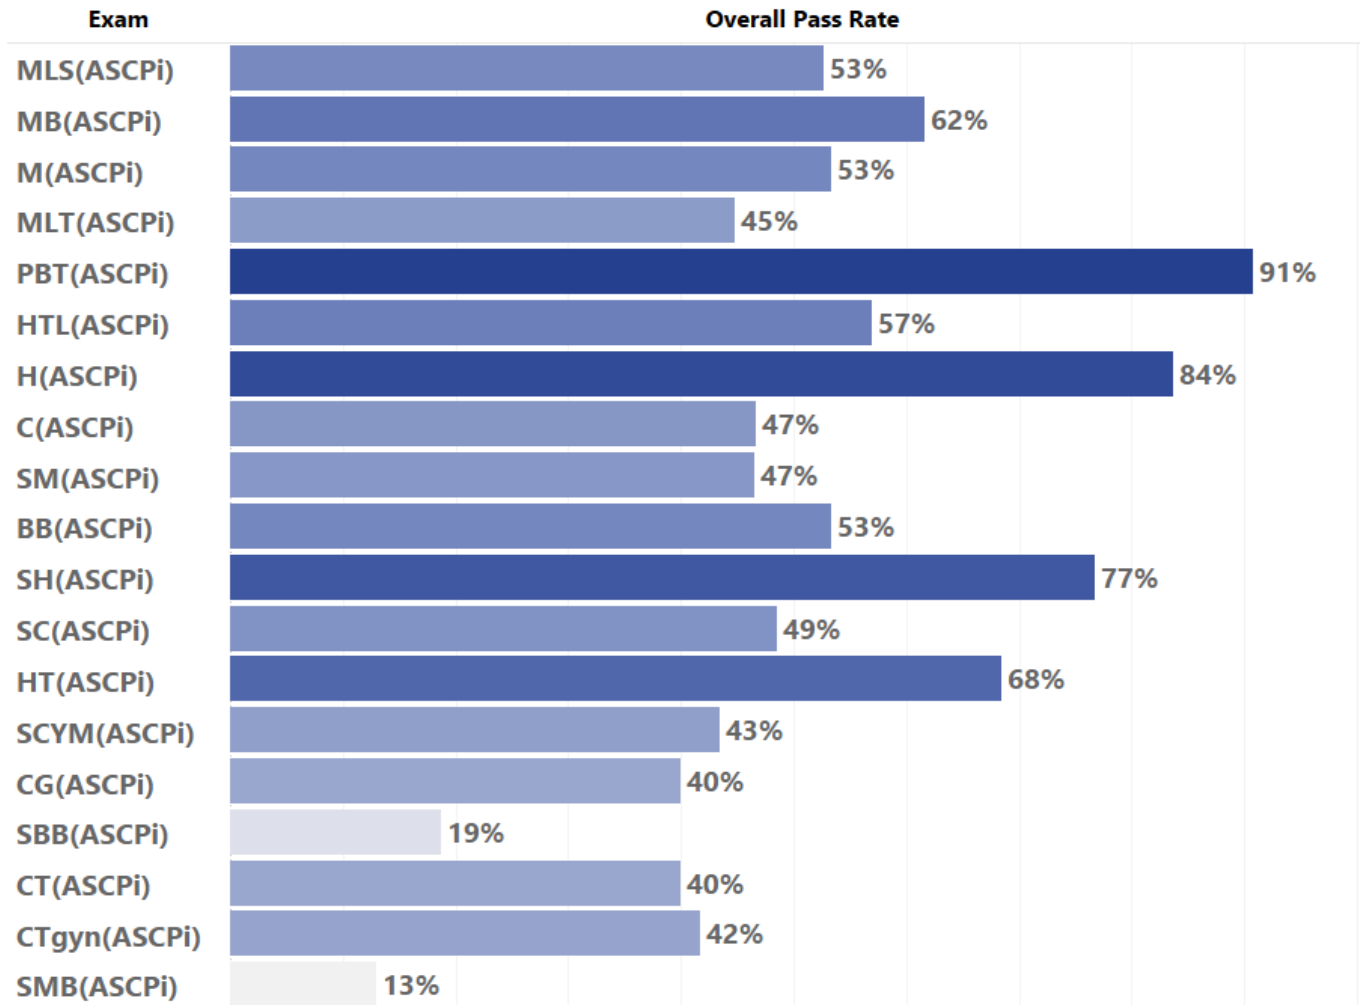

Pass Rates for ASCPⁱ BOC Certification Examinations, CY23

Exam	Year First Credentialed	Exams Given	Passes	Total Credentialed To Date
MLS(ASCPi)	2006	7,138	3,757	21,433
MB(ASCPi)	2015	125	77	596
M(ASCPi)	2015	137	73	325
MLT(ASCPi)	2006	145	65	843
PBT(ASCPi)	2007	65	59	518
HTL(ASCPi)	2015	86	49	240
H(ASCPi)	2014	49	41	215
C(ASCPi)	2015	75	35	223
SM(ASCPi)	2015	58	27	94
BB(ASCPi)	2015	45	24	122
SH(ASCPi)	2015	30	23	86
SC(ASCPi)	2015	35	17	77
HT(ASCPi)	2015	19	13	57
SCYM(ASC..)	2017	23	10	48
CG(ASCPi)	2015	20	8	65
SBB(ASCPi)	2015	32	6	27
CT(ASCPi)	2015	15	6	33
CTgyn(ASC..)	2010	12	5	80
SMB(ASCPi)	2015	31	4	8

◆ Min Scaled Score
◆ Mean Scaled Score
◆ Max Scaled Score

Range of Scores by ASCPi BOC Examinations, CY23