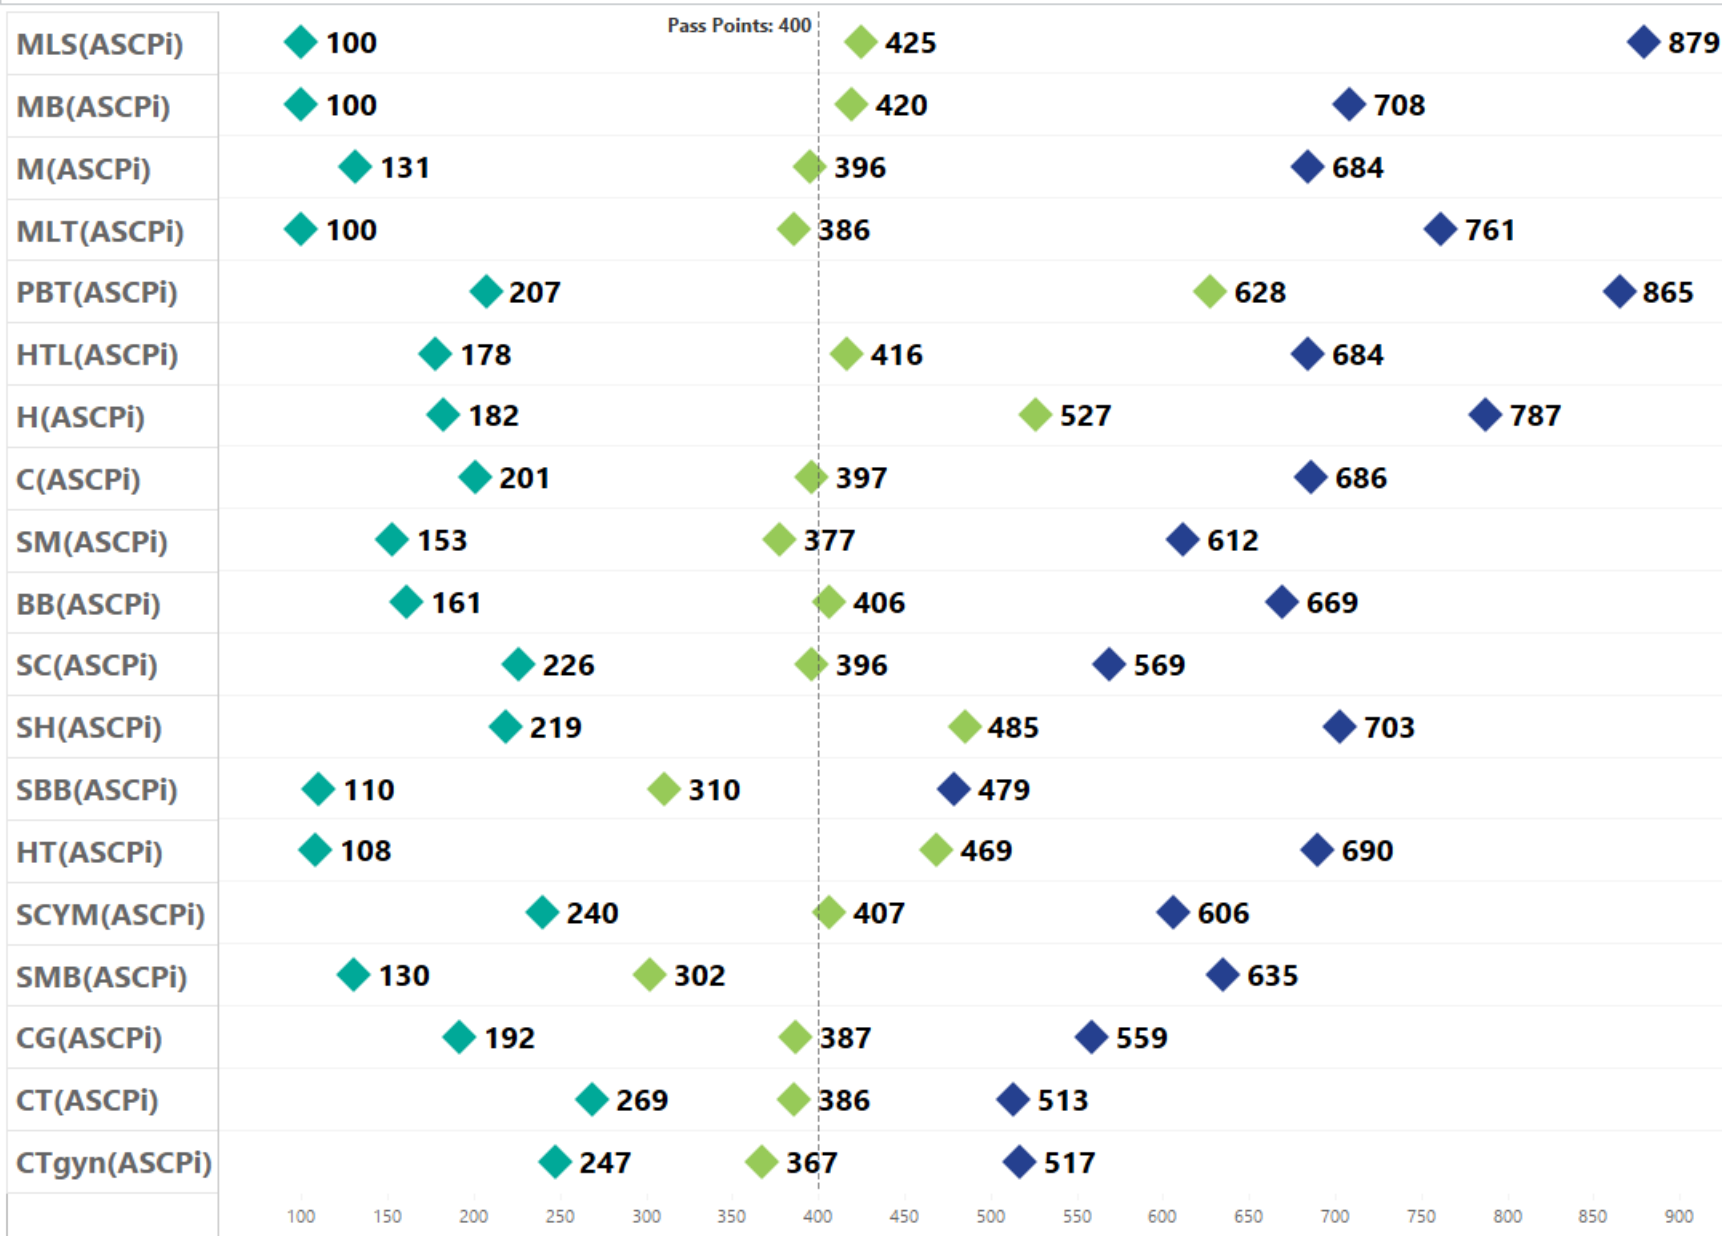

Pass Rates for ASCPⁱ BOC Certification Examinations, CY23

Exam	Year First Credentialed	Exams Given	Passes	Total Credentialed To Date
MLS(ASCPi)	2006	7,138	3,757	21,433
MB(ASCPi)	2015	125	77	596
M(ASCPi)	2015	137	73	325
MLT(ASCPi)	2006	145	65	843
PBT(ASCPi)	2007	65	59	518
HTL(ASCPi)	2015	86	49	240
H(ASCPi)	2014	49	41	215
C(ASCPi)	2015	75	35	223
SM(ASCPi)	2015	58	27	94
BB(ASCPi)	2015	45	24	122
SH(ASCPi)	2015	30	23	86
SC(ASCPi)	2015	35	17	77
HT(ASCPi)	2015	19	13	57
SCYM(ASC..)	2017	23	10	48
CG(ASCPi)	2015	20	8	65
SBB(ASCPi)	2015	32	6	27
CT(ASCPi)	2015	15	6	33
CTgyn(ASC..)	2010	12	5	80
SMB(ASCPi)	2015	31	4	8

◆ Min Scaled Score
◆ Mean Scaled Score
◆ Max Scaled Score

Range of Scores by ASCPi BOC Examinations, CY23